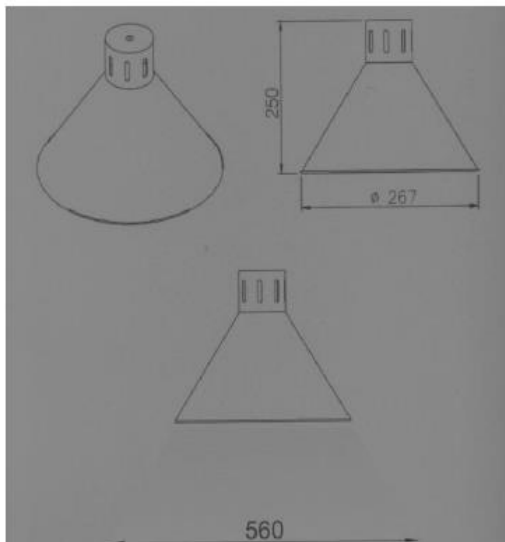

Heat Lamp Connie

HLH0560B/G/S

Product Description

- Coverage 560mm at 400mm above product
- Length adjustable 600mm to 1.3 metres
- Teflon Coated 275w shatterproof globe protects food if glass shatters
- Standard E27 screw in fitting globe
- On/off switch on lamp shade
- Available in 3 colours, Gold, Silver & Black

Replacement Teflon Globe

New Teflon Coated Globe
Shatterproof 275W
XHLS0001 – RRP: \$32.00 + GST