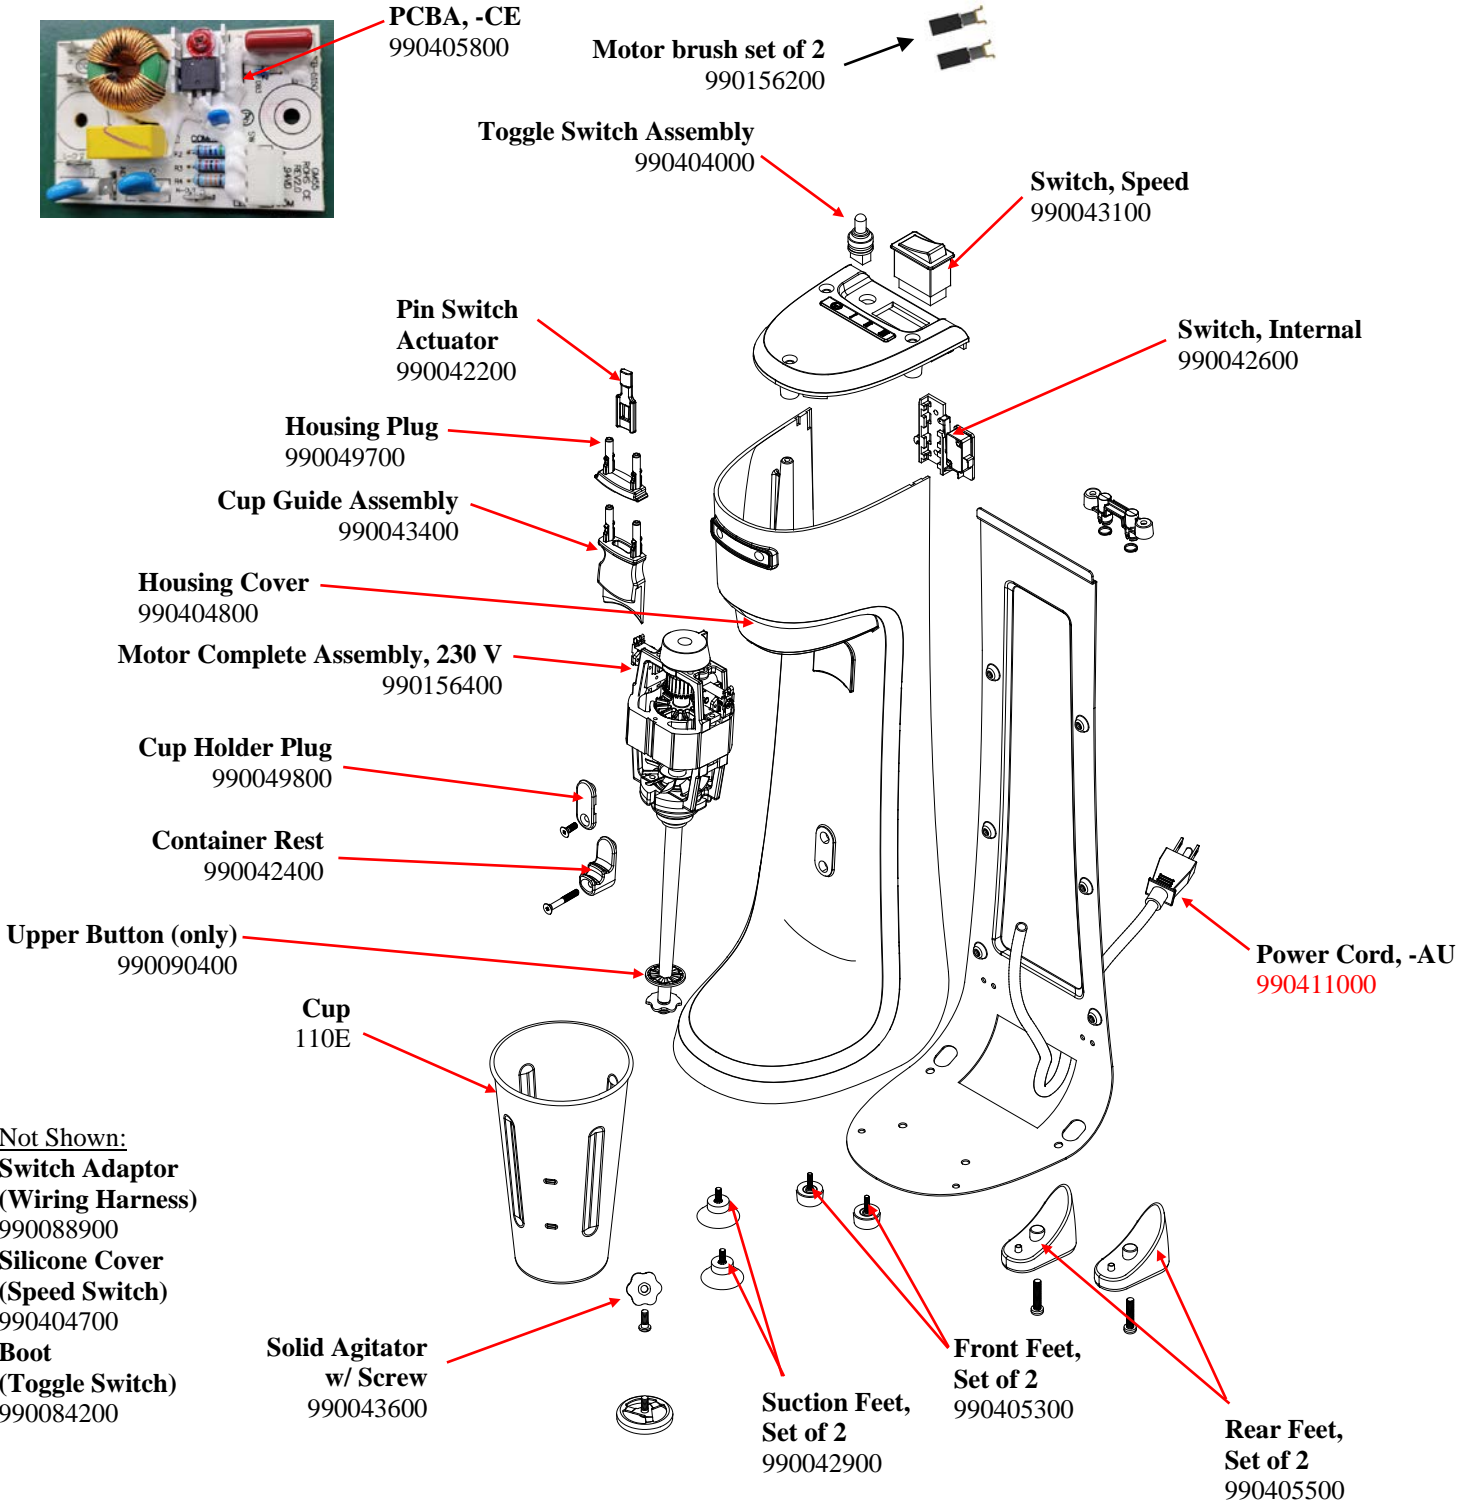

Parts & Accessories Diagram HMD200R-AU

PROPRIETARY RIGHTS NOTICE This document and all information contained within it is the property of Hamilton Beach Brands, Inc. (HBB). It is confidential and proprietary and has been provided to you for a limited purpose. It must be returned or destroyed upon request. Disclosure, reproduction or use of this document and any information contained within it, in full or in part, for any purpose is forbidden without the prior written consent of HBB. No photographs may be taken of any article fabricated or assembled from this document without the prior written consent of HBB.

Replacement Parts

 4421 Waterfront Drive Glen Allen, VA 23060	Revision Description:	Production Release				Rev. Date:
	Request #:	DOC13082	Page:	1 of 2	Document #:	4/19/2023
					540006528	Rev: A

Parts & Accessories Diagram
HMD200R-AU