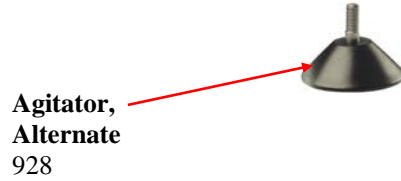

Parts & Accessories Diagram
HMD200R-AU

PROPRIETARY RIGHTS NOTICE This document and all information contained within it is the property of Hamilton Beach Brands, Inc. (HBB). It is confidential and proprietary and has been provided to you for a limited purpose. It must be returned or destroyed upon request. Disclosure, reproduction or use of this document and any information contained within it, in full or in part, for any purpose is forbidden without the prior written consent of HBB. No photographs may be taken of any article fabricated or assembled from this document without the prior written consent of HBB.

Accessories

  4421 Waterfront Drive Glen Allen, VA 23060	Revision	Production Release					Rev. Date:
	Description:						4/19/2023
	Request #:	DOC13082	Page:	2 of 2	Document #:	540006528	Rev: A