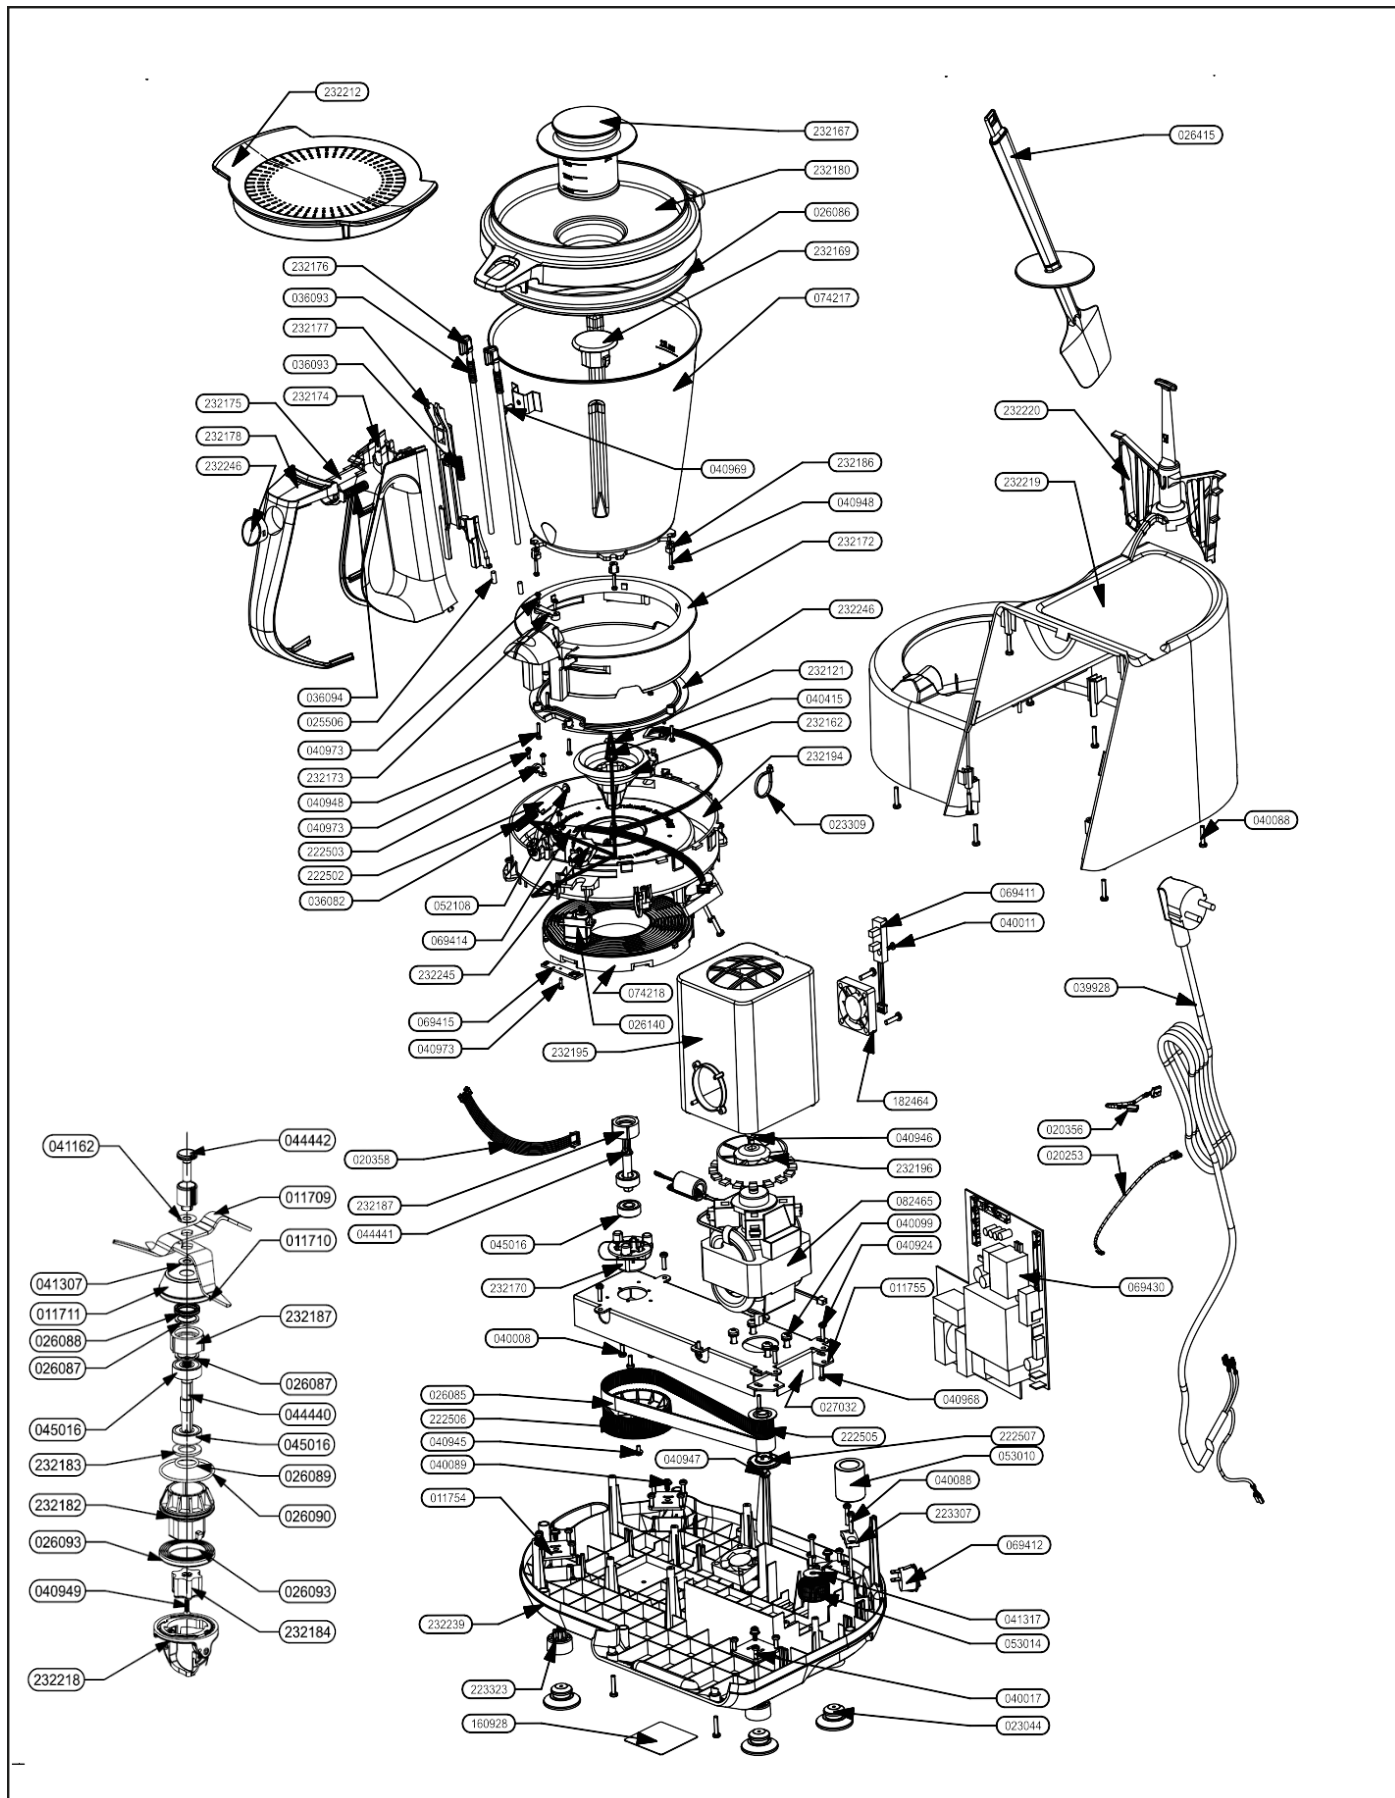

taurus
Mycook

MYCOOK PRO (Ver II)
Code: 923134000
Compatibility code: 4HP

TAURUS Appliances
After Sale Service

Kitchen robot
Mycook PRO

Exploded

Exploded

taurus
Mycook

MYCOOK PRO (Ver II)
Code: 923134000
Compatibility code: 4HP

019185000

232245000

069409000

019186000

040088000

232162000

232239000

223323000