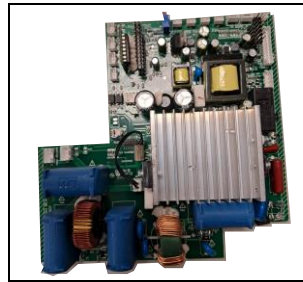

taurus
Mycook

MYCOOK PRO (Ver II)
Code: 923134000
Compatibility code: 4HP

019185000

232245000

069409000

019186000

040088000

232162000

232239000

223323000

232212000

026085000

069411000

222505000

222506000

019187000

182464000

082465000

026086000

232180000

232218000

374875000