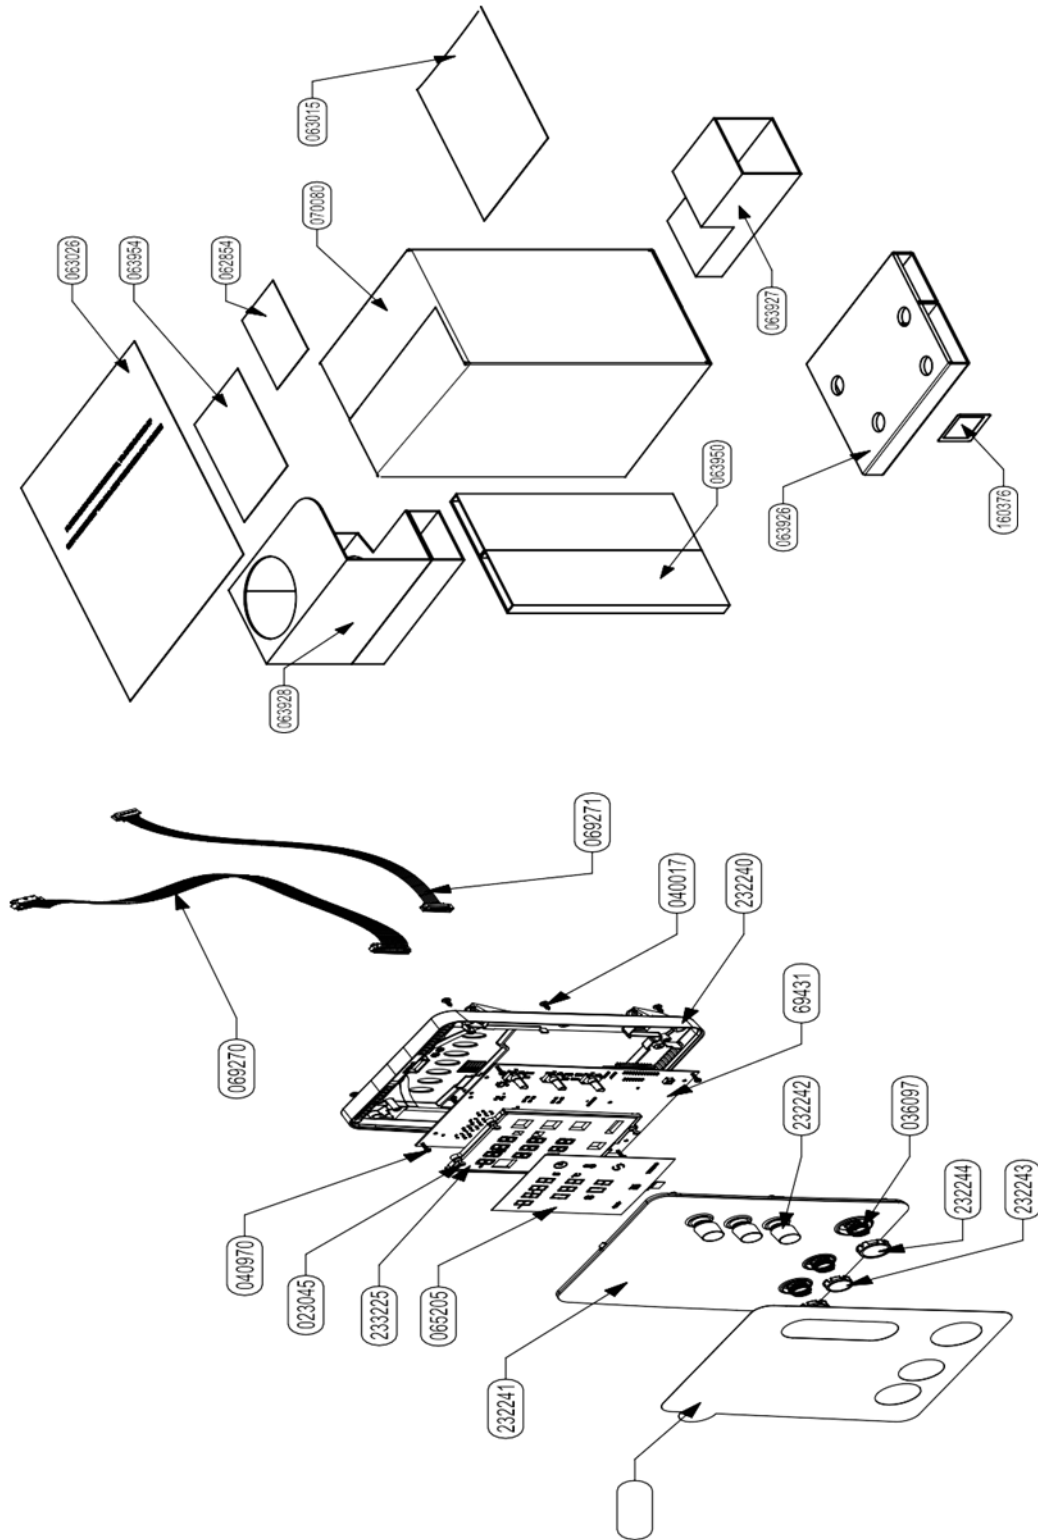

taurus
Mycook

MYCOOK PRO (Ver II)
Code: 923134000
Compatibility code: 4HP

TAURUS Appliances
After Sale Service

Kitchen robot
Mycook PRO

Exploded

Exploded

taurus
Mycook

MYCOOK PRO (Ver II)
Code: 923134000
Compatibility code: 4HP